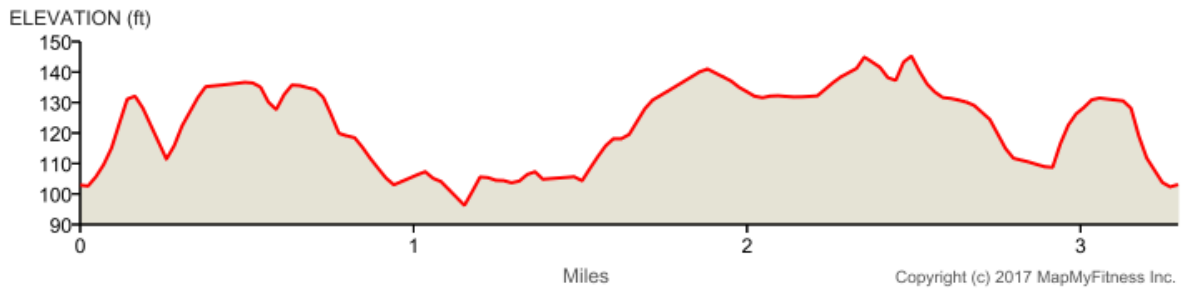

### Big Turkey Burn 5K (2017 Proposed)

Distance: 3.29 mi  
Elevation Gain: 92 ft  
Elevation Max: 146 ft

#### Notes

0.00 mi Head northwest on Center St toward Shannons Pl

0.15 mi	Turn left onto Casey Blvd
0.17 mi	Head southwest on Casey Blvd toward Town Creek Dr
0.55 mi	Slight left to stay on Casey Blvd
0.57 mi	Turn left
0.58 mi	Head east toward Settlers Market Blvd
0.71 mi	Head east
0.73 mi	Continue onto Merchants Ct
0.86 mi	Head east on Merchants Ct toward New Town Ave
0.88 mi	Turn left onto New Town Ave Destination will be on the right
0.96 mi	Head northeast on New Town Ave toward Center St
1.06 mi	Turn right onto Center St
1.08 mi	Head southeast on Center St toward Courthouse St
1.15 mi	Head south on Courthouse St
1.20 mi	Turn left
1.22 mi	Turn left
1.22 mi	Head northeast
1.25 mi	Head southeast
1.31 mi	Head southeast
1.34 mi	Turn left
1.35 mi	Head northeast toward Main St
1.37 mi	Turn left onto Main St
1.38 mi	Head northwest on Main St
1.48 mi	Head northwest on Main St toward Courthouse St
1.50 mi	Turn right onto Courthouse St
1.53 mi	Head northeast on Courthouse St toward Discovery Park Blvd
1.62 mi	Turn left onto Discovery Park Blvd
1.64 mi	Head northwest on Discovery Park Blvd toward New Town Ave
1.77 mi	Head northwest on Discovery Park Blvd toward Lydias Dr
1.97 mi	Head northwest on Discovery Park Blvd
2.10 mi	Head southeast on Discovery Park Blvd toward Casey Blvd
2.33 mi	Turn right onto Casey Blvd Destination will be on the right
2.35 mi	Head southwest on Casey Blvd toward Elizabeths Way
2.44 mi	Turn right onto Rollison Dr Destination will be on the right