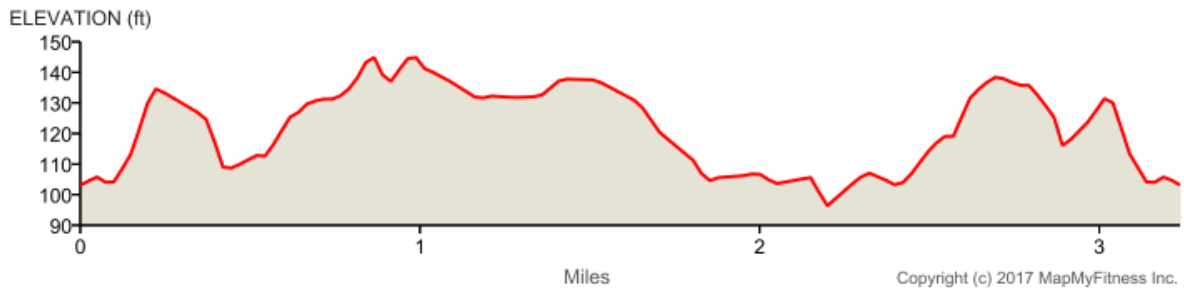

Big Turkey Burn 5K

Distance: 3.24 mi
Elevation Gain: 95 ft
Elevation Max: 146 ft

Notes

0.00 mi Head northwest on Foundation St toward Shannons PI

0.04 mi	Head northwest on Foundation St toward Shannons Pl
0.05 mi	Turn left onto Shannons Pl
0.07 mi	Head southwest on Shannons Pl toward Center St
0.09 mi	Turn right onto Center St
0.11 mi	Head northwest on Center St toward Lydias Dr
0.22 mi	Head northwest on Center St toward Julies Way
0.36 mi	Turn left to stay on Center St
0.37 mi	Head west on Center St toward Olive Dr
0.42 mi	Turn right onto Olive Dr Destination will be on the right
0.45 mi	Head north on Olive Dr toward Ercil Way
0.56 mi	Turn right onto Rollison Dr
0.57 mi	Head east on Rollison Dr toward Ercil Way
0.71 mi	Head southeast on Rollison Dr toward Ercil Way Destination will be on the left
0.74 mi	Head southeast on Rollison Dr toward Elizabeth Davis Blvd
0.90 mi	Turn left onto Casey Blvd Destination will be on the left
0.91 mi	Head northeast on Casey Blvd toward Foundation St
1.01 mi	Turn left onto Discovery Park Blvd
1.03 mi	Head northwest on Discovery Park Blvd
1.24 mi	Head southeast on Discovery Park Blvd toward Casey Blvd
1.73 mi	Head southwest on Courthouse St
1.85 mi	Turn left onto Main St
1.86 mi	Head southeast on Main St
1.98 mi	Turn right
1.98 mi	Head southwest
2.01 mi	Turn right Destination will be on the right
2.04 mi	Head northwest
2.10 mi	Head southwest
2.12 mi	Head southwest
2.13 mi	Turn right Destination will be on the right
2.15 mi	Head west toward Courthouse St
2.15 mi	Turn right onto Courthouse St
2.20 mi	Turn left onto Center St
2.28 mi	Head northwest on Center St toward New Town Ave
2.28 mi	Turn left onto New Town Ave Destination will be on the right